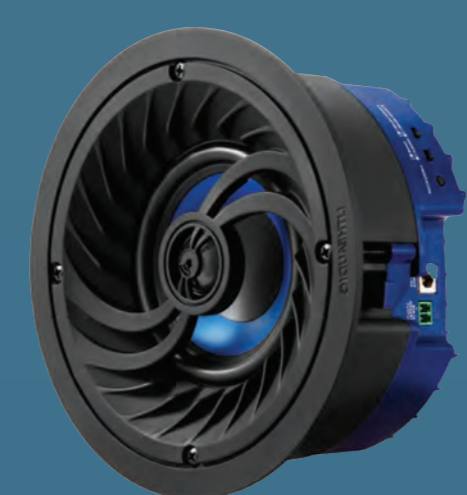

ADDITIONAL INPUTS

SUITABLE FOR:

PRODUCT DIMENSIONS (WIDTH X DEPTH):

PRODUCT WIEGHT:

BLUETOOTH 4" CEILING SPEAKER

FOR ANY SMALL ROOM, IDEAL FOR BATHROOMS, BEDROOMS AND HOTEL ROOMS.

CEILING

SINGLE ZONE